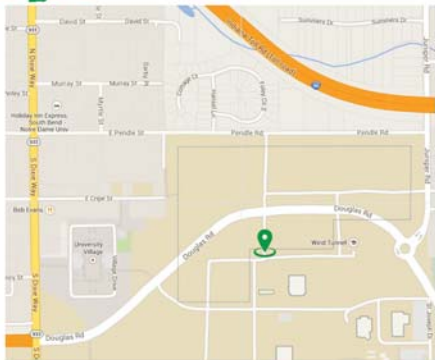

Learn more at E2Eexpo.org or visit the Expo site...

VISIT the E2E Expo

The Expo is located on the northern boundary of the campus of the University of Notre Dame. The site is located at the corner of Gold Rd., just south of Douglas Rd. in the heart of the White Field. (Use this GPS for navigation devices: 19133 Douglas Road, Notre Dame, IN.)

On Game Days: Take the Parking Shuttles from Library Circle to White Field or park in White Field and walk to the Expo.

Game Day Open House Hours: 10 am - 2 pm ET (3:30 pm kickoff) or 11 am to 6 pm ET (7:30 pm kickoff)